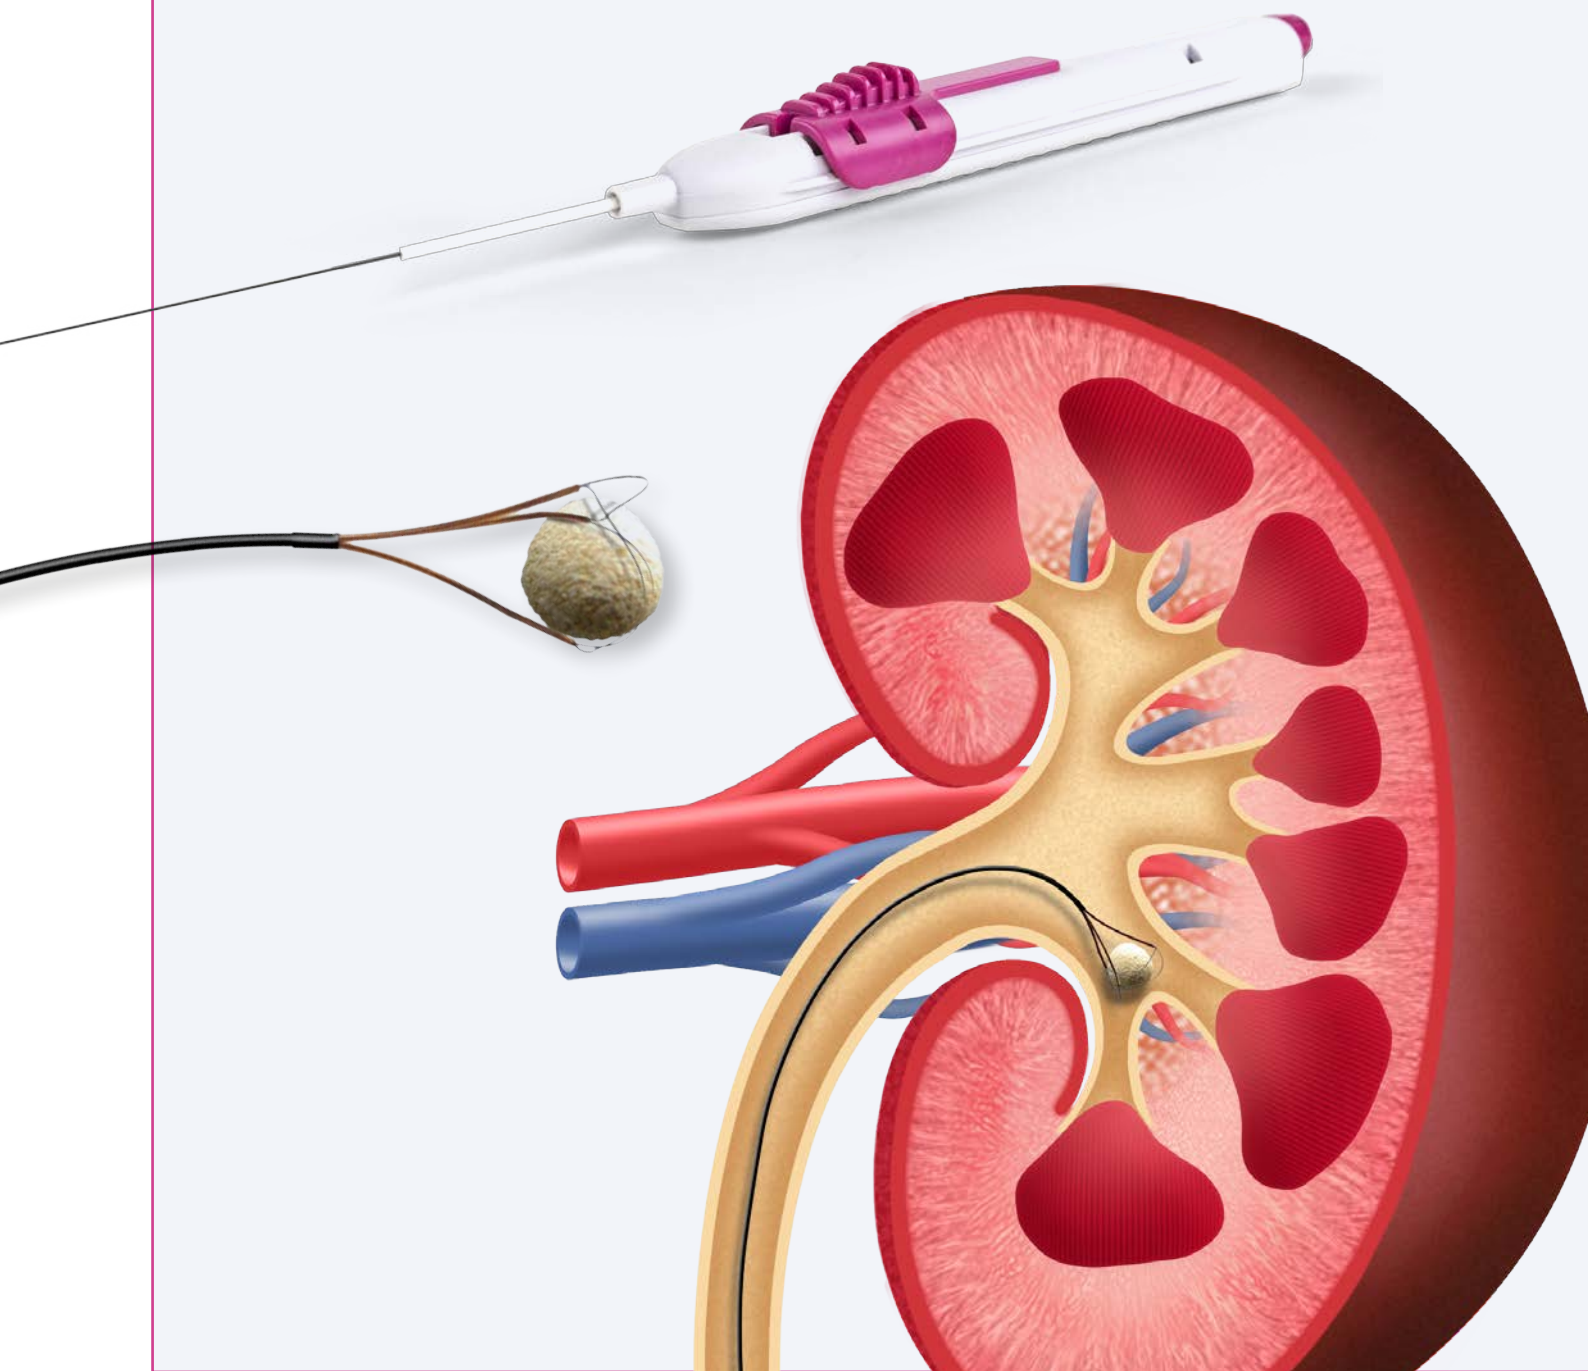

ROCAMED 

KOBOT™ MITT

Nitinol Stone Retrieval Tipless Basket

» » » ENDO-UROLOGY

www.rocamed.com

KOBOT™ MITT

Nitinol Stone Retrieval Tipless Basket

ROCAMED 

➤ **EASY CATCH**
Retention strength better than a tipless basket

➤ **CAPTURE, RELEASE, REPOSITION,**
and remove multiple stones and fragments in lower calix

➤ **KOBOT HANDLE TOUHY BORST**
Better grip

Ordering Informations

Product code	Size Fr	Wires	Working Length (cm)	Basket Ø (mm)	Basket Length (mm)	Description
ROKM1900ST	1.9	3	120	11	15	Kobot MITT Stone extractor

MKG-FY-MITT-EN-00
Designed by FOCALYS. Illustrations in this document are non-contractual.
ROCAMED reserves the right to change product specifications without notice.